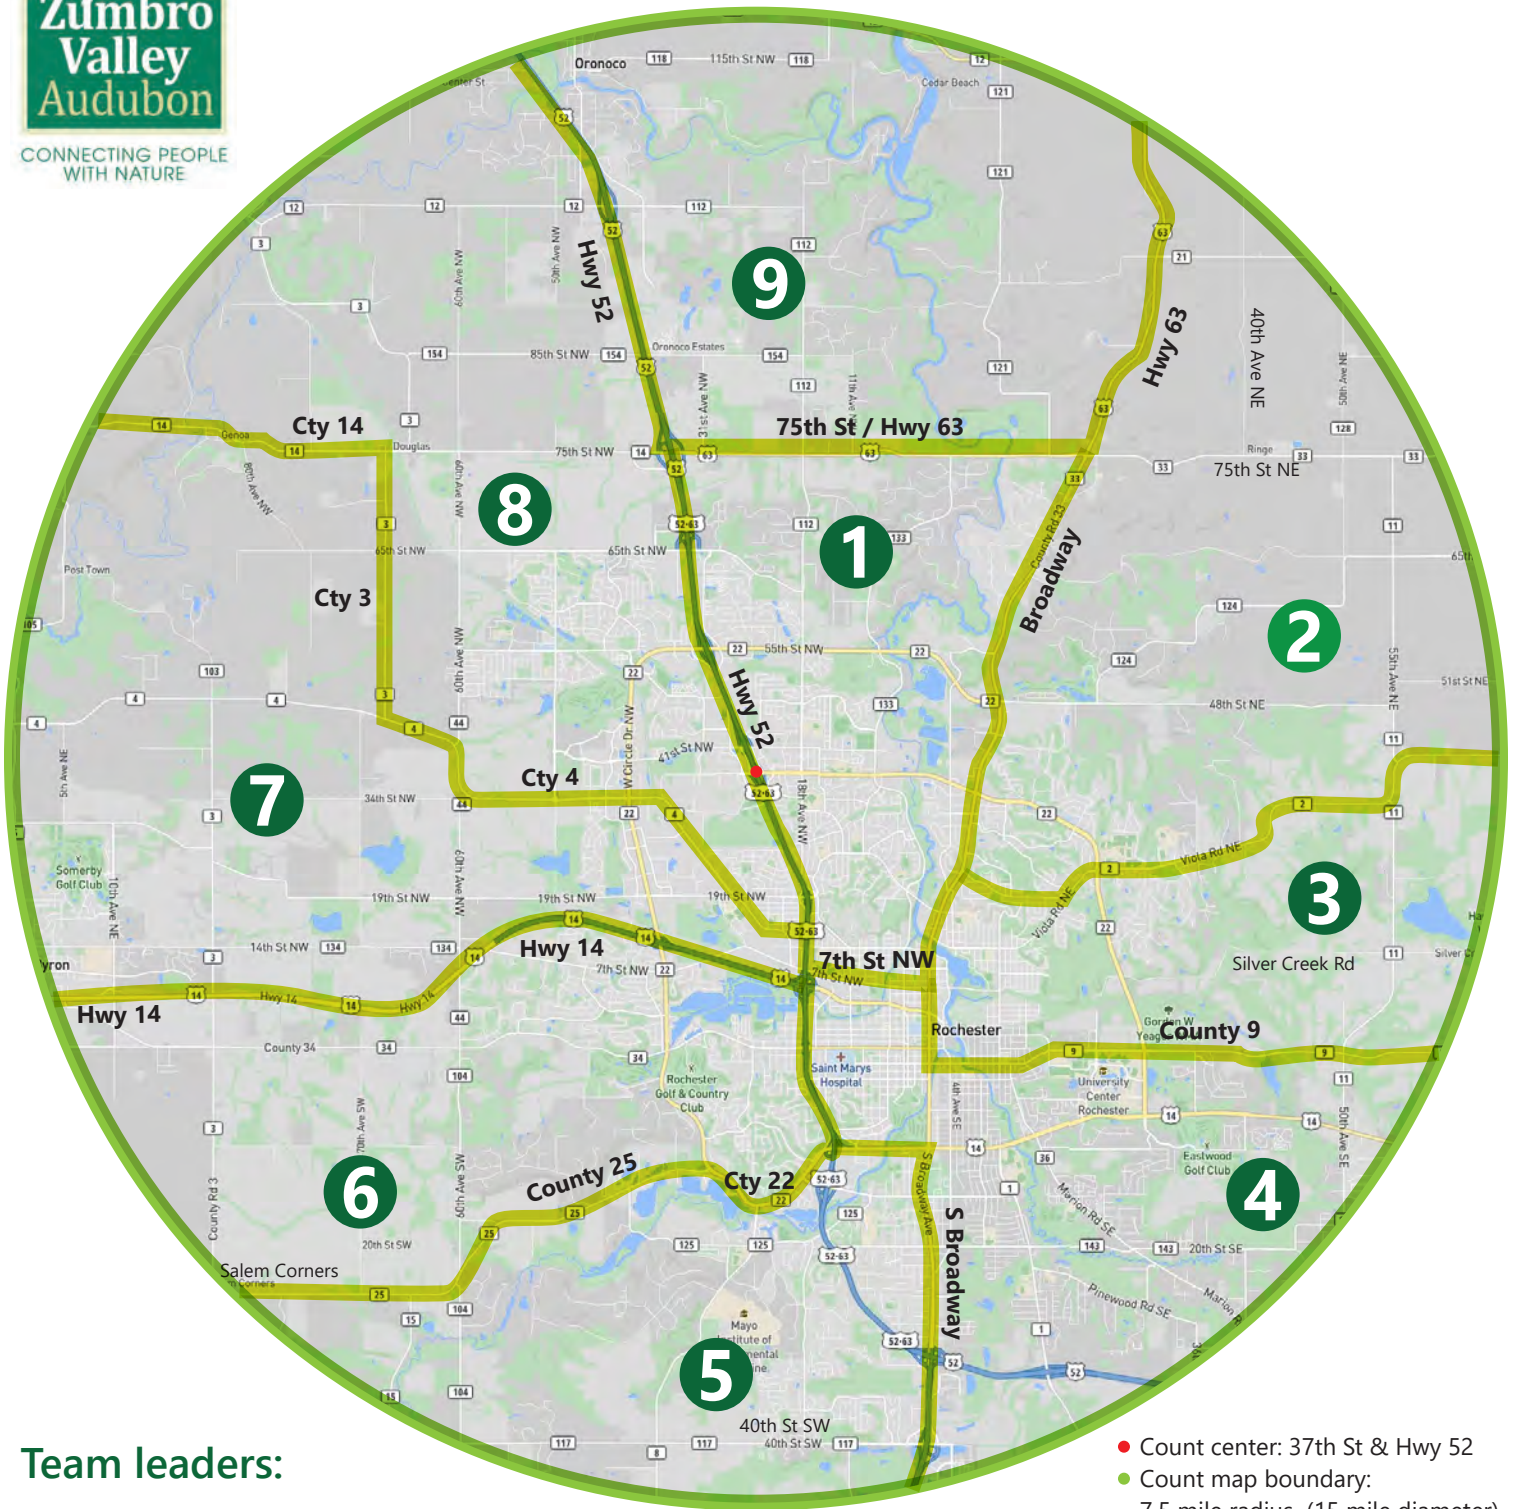

CONNECTING PEOPLE WITH NATURE

Christmas Bird Count Area - Rochester, MN

Team leaders:

1. _____
2. _____
3. _____
4. _____
5. _____

6. _____
7. _____
8. _____
9. _____